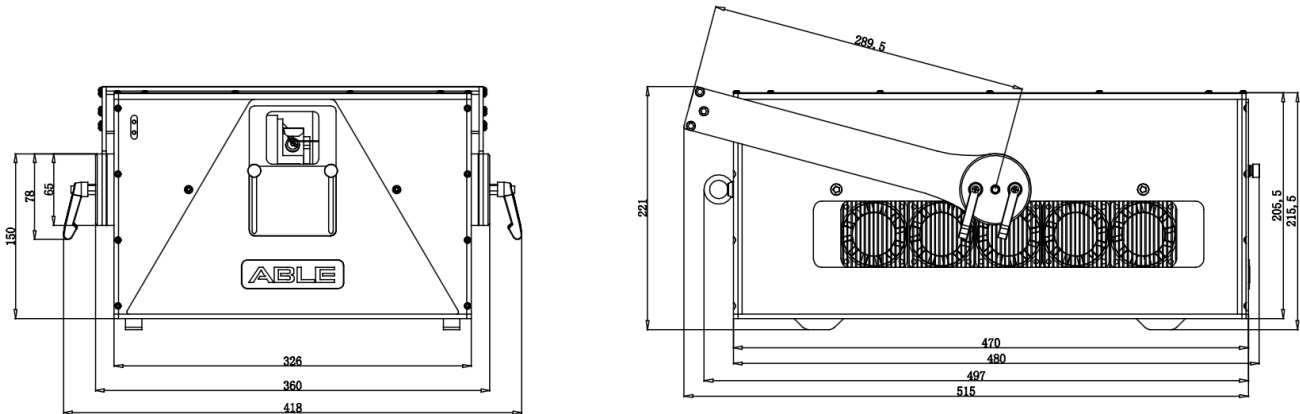

## PRIME RGB 27000

L \* W \* H : 470mm \* 326mm \* 215mm (Without Yoke)

Weight : 30 kg

Housing Materials : Black Anodized Aluminum

IP grade : IP54

Packaging : Flight case / Peli Case