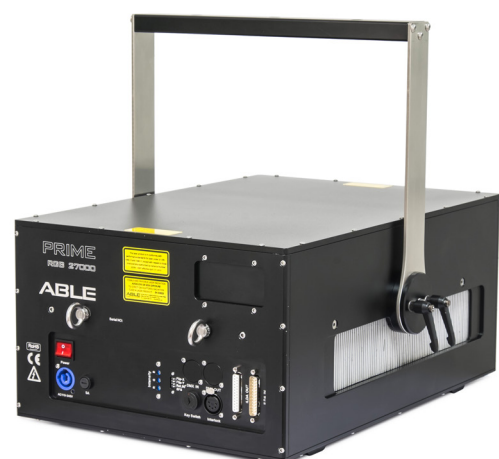

### Overview

PRIME RGB 27000 is a full-color laser projector that could meet your requirement for any Mega-scale outdoor laser shows and installations. Its' high power and extreme sharp beam enables it the capability to take care of any job where power density is the most needed.

Front Panel

Rear Panel

Front 45°

Rear 45°

PRIME RGB 27000 has 3 sub-models to fit the needs of different power range and budget.

### Beam Profile

Beam Diameter (Projector Window): 5.5 mm \* 6.2 mm

Divergence (Full angle): <1.0 mrad

Modulation : Analog 50KHZ

Laser Class : Class IV

Dichro access through side panel  
for easy beam re-alignment